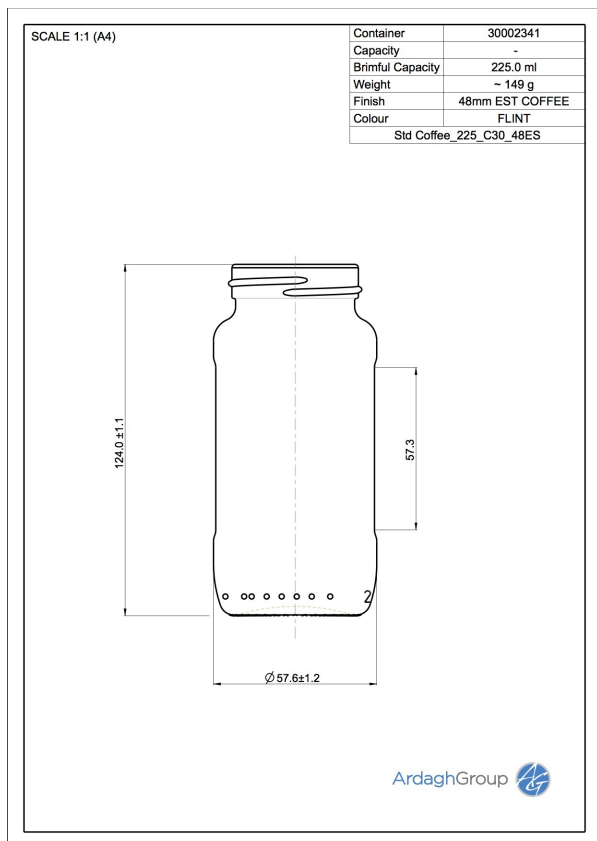

30002341 Std Coffee 225 C30 48ES

Colour:

Flint

Capacity:

225 ml

Finish Diameter:

48 mm

Shape:

Round

Body Diameter:

58 mm

Height:

124 mm

Weight:

149 g

Returnable: