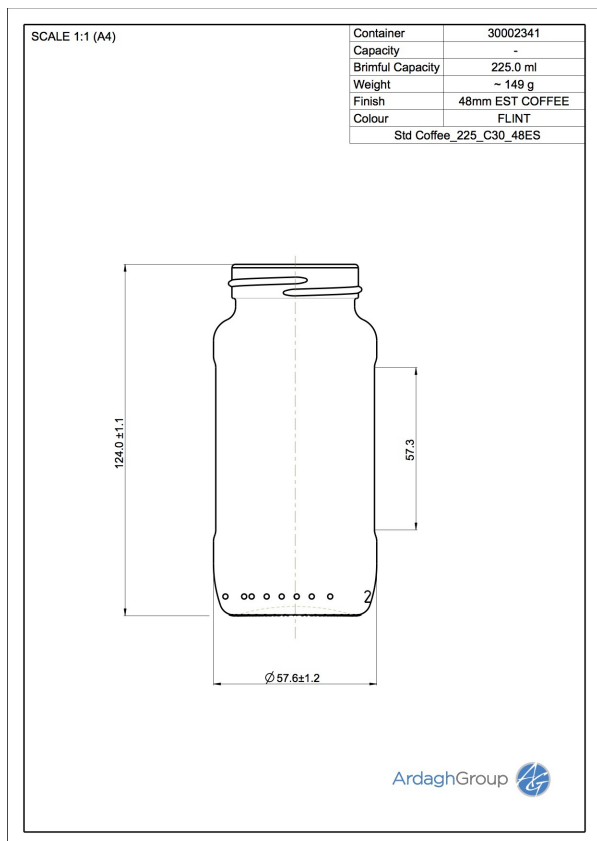

# 30002341 Std Coffee 225 C30 48ES

Colour:

Flint

Capacity:

225 ml

Finish Diameter:

48 mm

Shape:

Round

Body Diameter:

58 mm

Height:

124 mm

Weight:

149 g

Returnable: