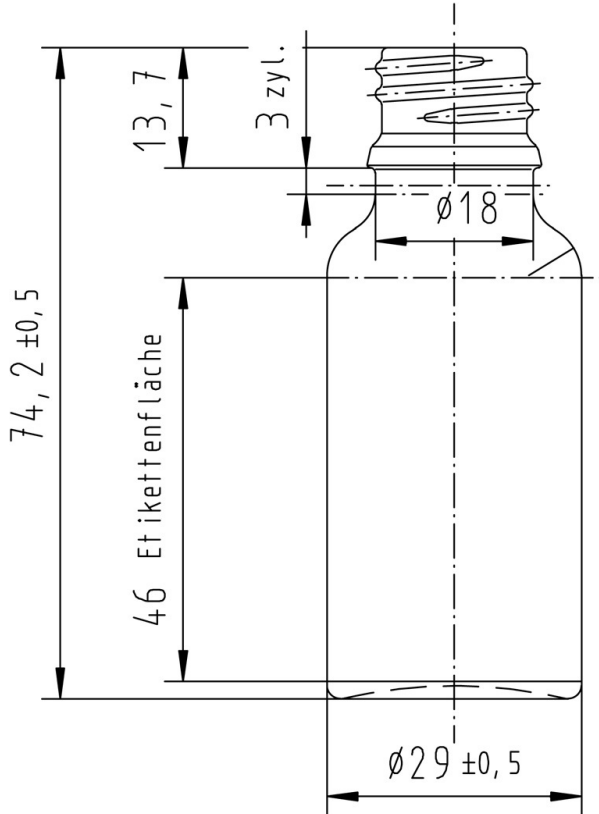

30000729 5978Std Tropf 20 C20 18GL

Colour:
Standard Amber

Capacity:
20 ml

Finish Diameter:
18 mm

Shape:
Round

Body Diameter:
29 mm

Height:
74 mm

Weight:
36 g