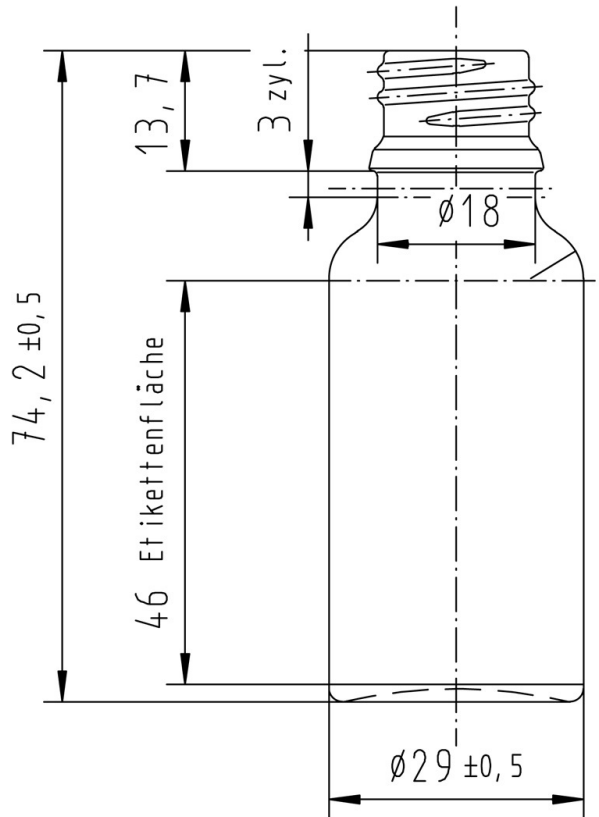

# 30000729 5978Std Tropf 20 C20 18GL

Colour:  
Standard Amber

Capacity:  
20 ml

Finish Diameter:  
18 mm

Shape:  
Round

Body Diameter:  
29 mm

Height:  
74 mm

Weight:  
36 g