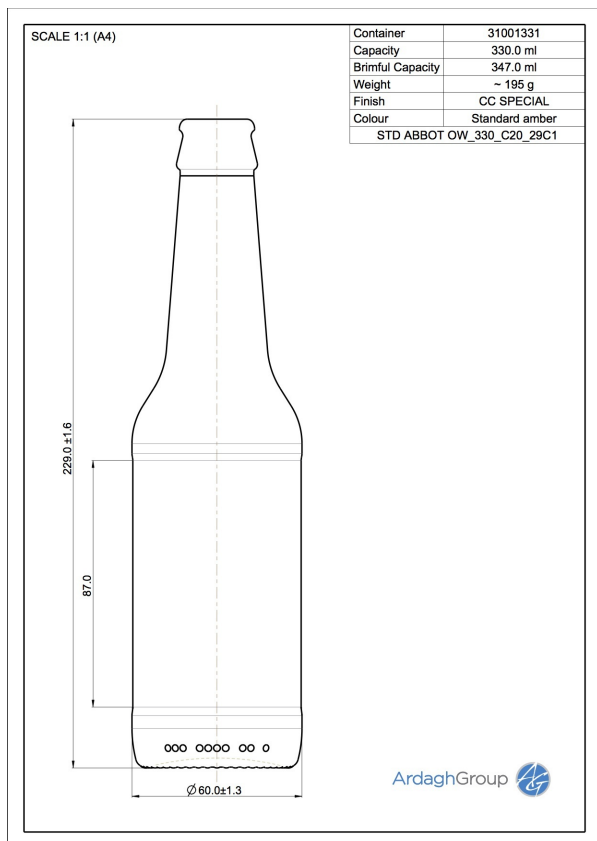

# 31001331 ABBOT OW 330 C20 29C1

Colour:  
Standard Amber

Capacity:  
330 ml

Finish Diameter:  
29 mm

Shape:  
Round

Body Diameter:  
60 mm

Height:  
229 mm

Weight:  
195 g