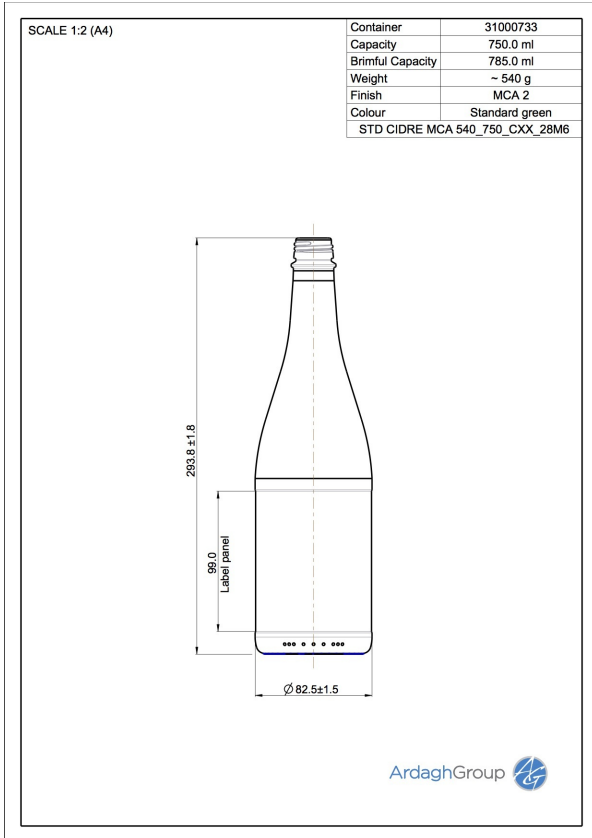

# 31000733 CIDRE MCA 540 750 C10 28M6

Colour:  
Standard Green

Capacity:  
750 ml

Finish Diameter:  
28 mm

Shape:  
Round

Body Diameter:  
83 mm

Height:  
294 mm

Weight:  
540 g