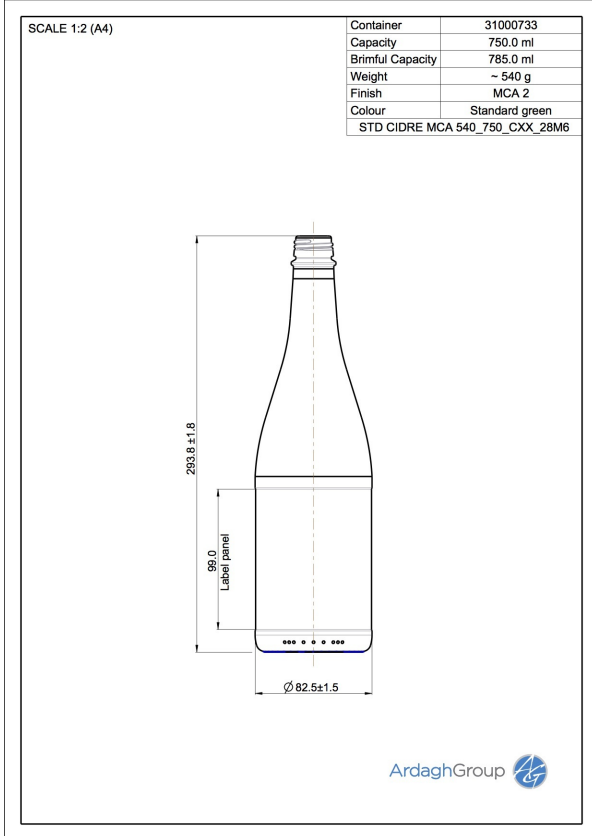

31000733 CIDRE MCA 540 750 C10 28M6

Colour:
Standard Green

Capacity:
750 ml

Finish Diameter:
28 mm

Shape:
Round

Body Diameter:
83 mm

Height:
294 mm

Weight:
540 g