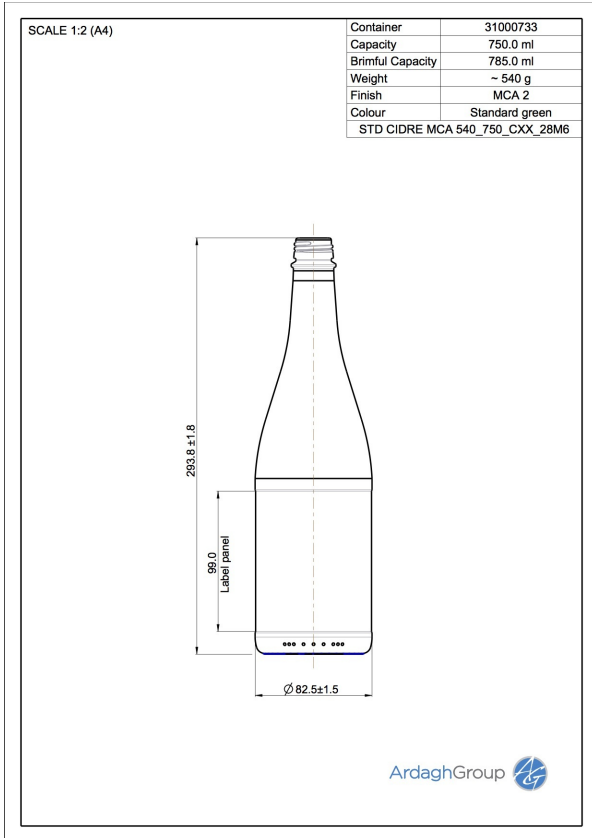

31000733 CIDRE MCA 540 750 C10 28M6

Colour:
Standard Green

Capacity:
750 ml

Finish Diameter:
28 mm

Shape:
Round

Body Diameter:
83 mm

Height:
294 mm

Weight:
540 g