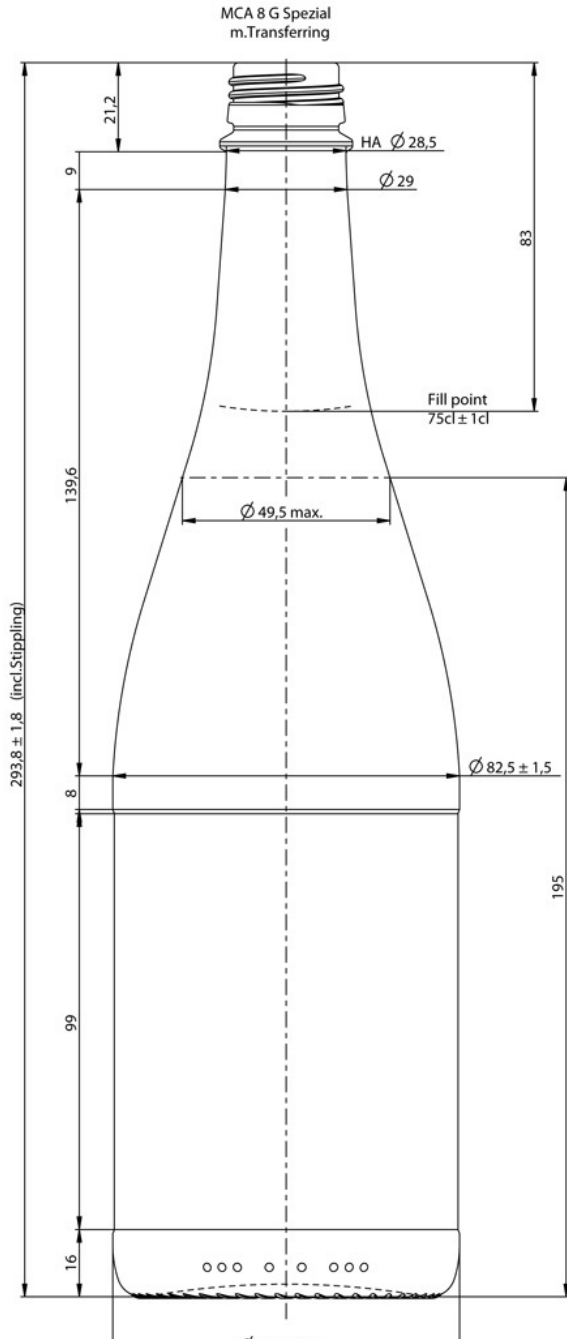

31000733 CIDRE MCA 540 750 C10 28M6

Colour:
Standard Green

Capacity:
750 ml

Finish Diameter:
28 mm

Shape:
Round

Body Diameter:
83 mm

Height:
294 mm

Weight:
540 g