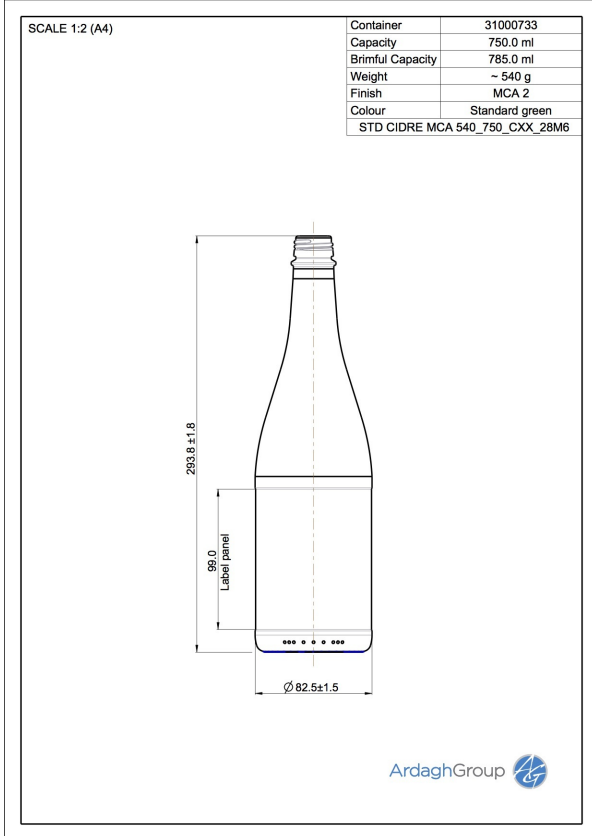

# 31000733 CIDRE MCA 540 750 C10 28M6

Colour:  
Standard Green

Capacity:  
750 ml

Finish Diameter:  
28 mm

Shape:  
Round

Body Diameter:  
83 mm

Height:  
294 mm

Weight:  
540 g