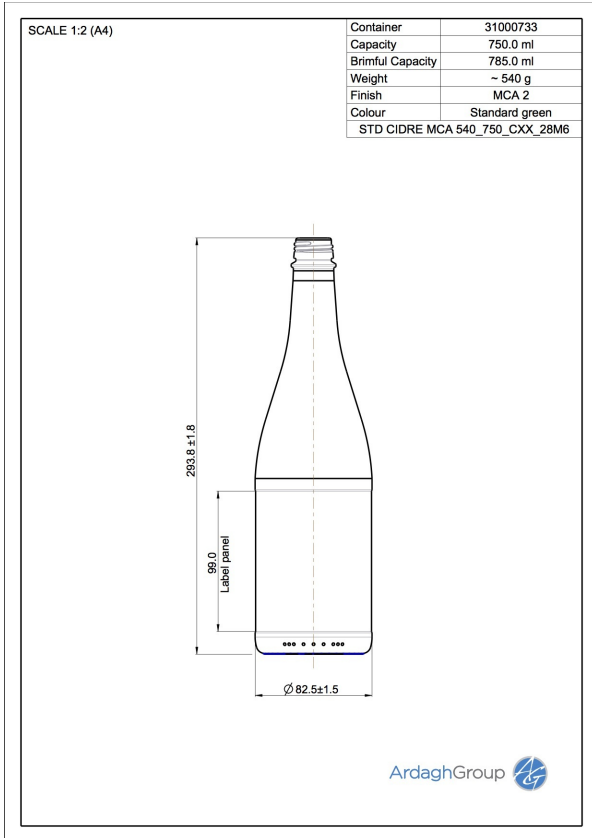

# 31000733 CIDRE MCA 540 750 C10 28M6

Colour:  
Standard Green

---

Capacity:  
750 ml

---

Finish Diameter:  
28 mm

---

Shape:  
Round

---

Body Diameter:  
83 mm

---

Height:  
294 mm

---

Weight:  
540 g

---

Returnable:  
No