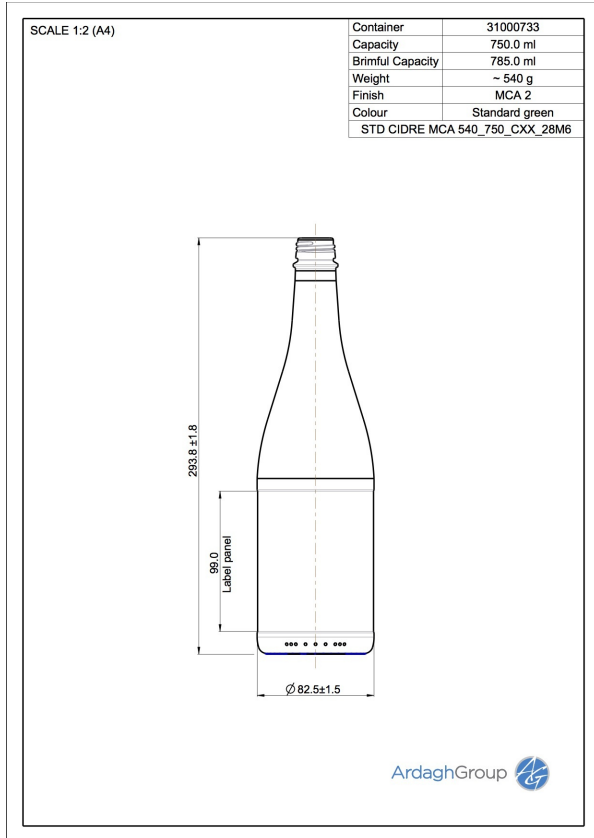

# 31000733 CIDRE MCA 540 750 C10 28M6

Colour:  
Standard Green

---

Capacity:  
750 ml

---

Finish Diameter:  
28 mm

---

Shape:  
Round

---

Body Diameter:  
83 mm

---

Height:  
294 mm

---

Weight:  
540 g

---

Returnable:  
No