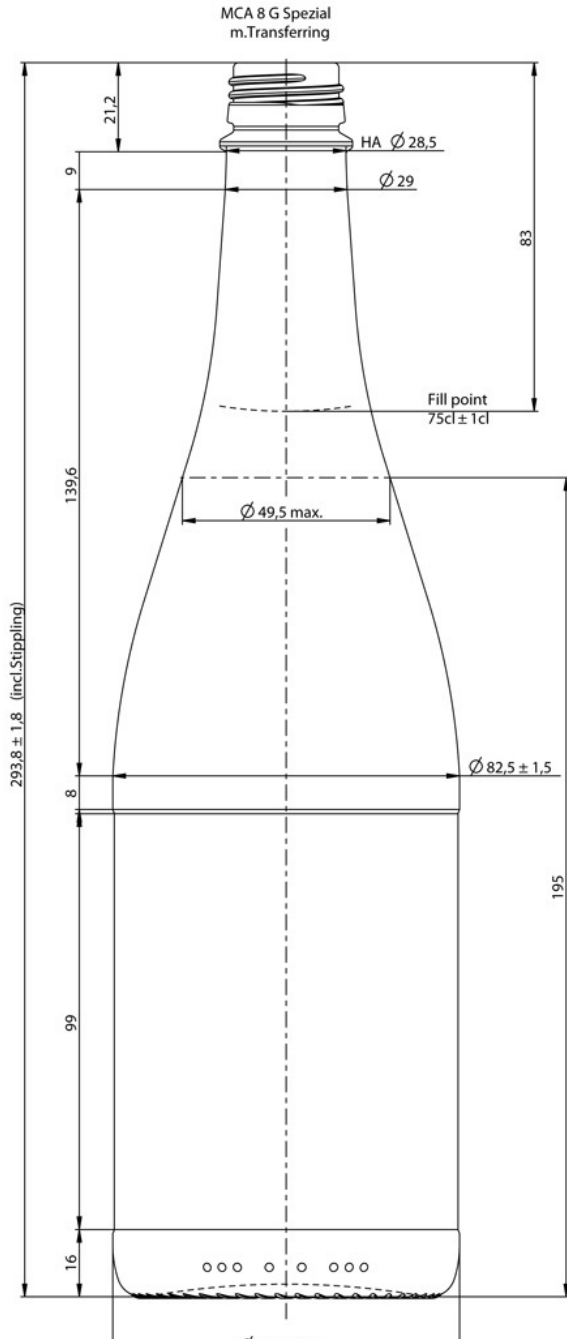

# 31000733 CIDRE MCA 540 750 C10 28M6

Colour:  
Standard Green

Capacity:  
750 ml

Finish Diameter:  
28 mm

Shape:  
Round

Body Diameter:  
83 mm

Height:  
294 mm

Weight:  
540 g