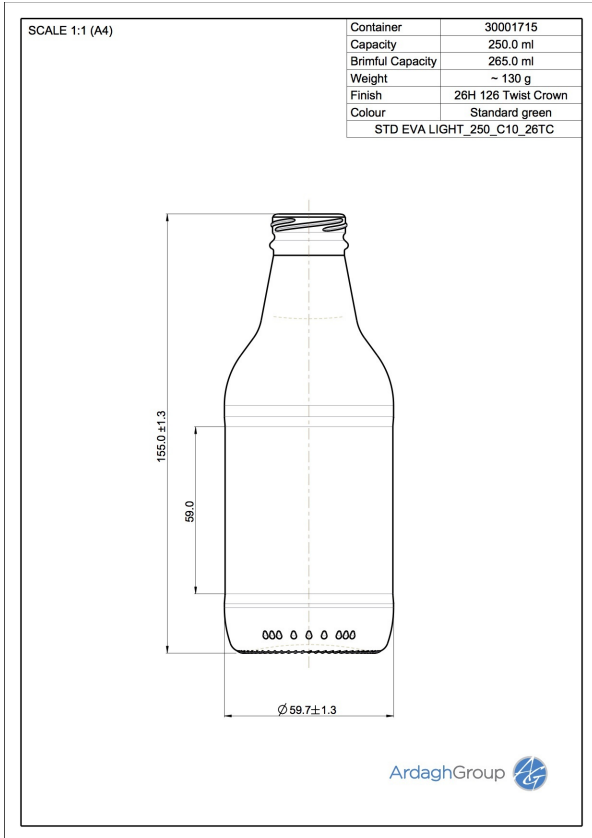

# 30001715 EVA LIGHT 250 C10 26TC

Colour:  
Standard Green

---

Capacity:  
250 ml

---

Finish Diameter:  
26 mm

---

Shape:  
Round

---

Body Diameter:  
60 mm

---

Height:  
155 mm

---

Weight:  
130 g

---

Returnable:  
No