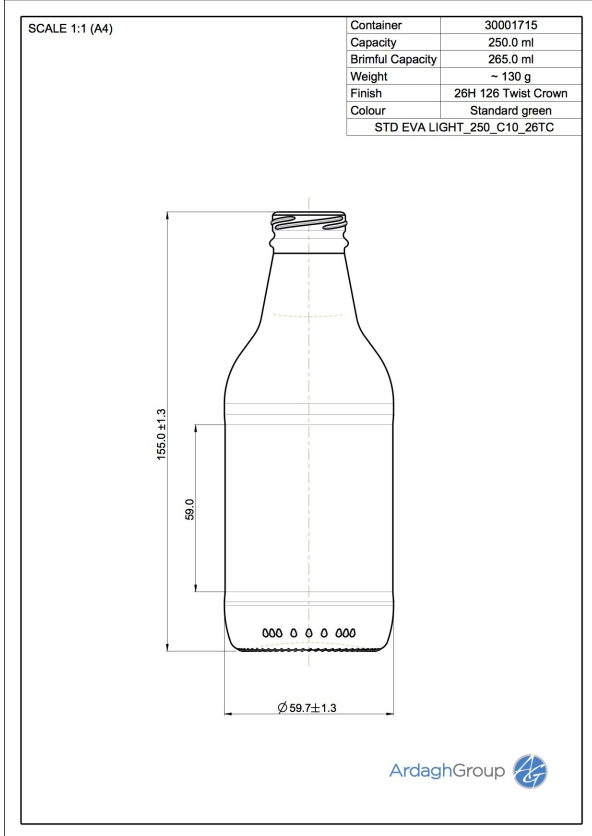

# 30001715 EVA LIGHT 250 C10 26TC

Colour:  
Standard Green

Capacity:  
250 ml

Finish Diameter:  
26 mm

Shape:  
Round

Body Diameter:  
60 mm

Height:  
155 mm

Weight:  
130 g