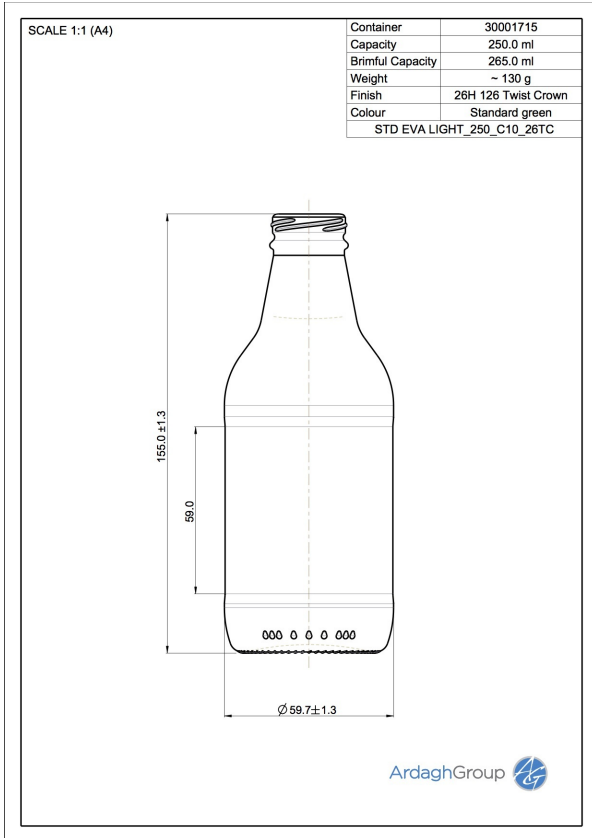

30001715 EVA LIGHT 250 C10 26TC

Colour:
Standard Green

Capacity:
250 ml

Finish Diameter:
26 mm

Shape:
Round

Body Diameter:
60 mm

Height:
155 mm

Weight:
130 g