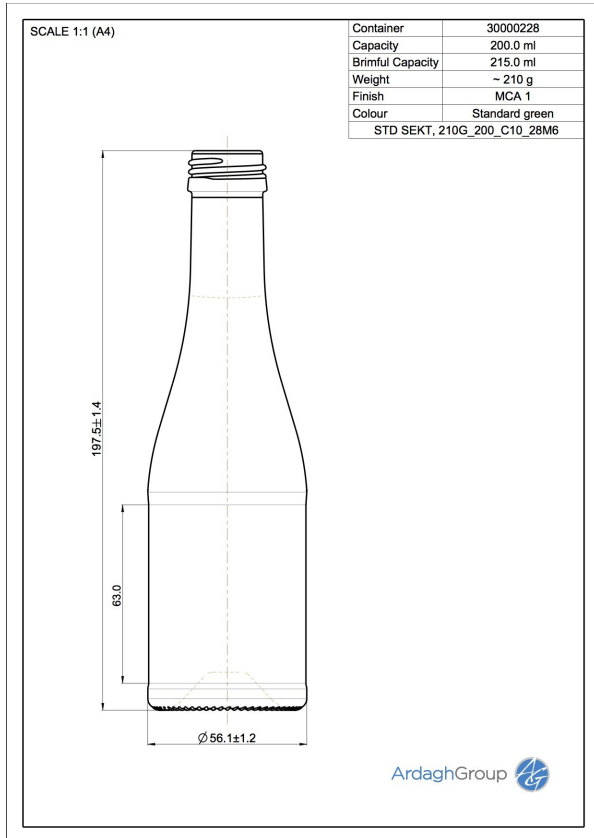

30000228 SEKT 210G 200 C10 28M6

Colour:
Standard Green

Capacity:
200 ml

Finish Diameter:
28 mm

Shape:
Round

Body Diameter:
56 mm

Height:
198 mm

Weight:
210 g