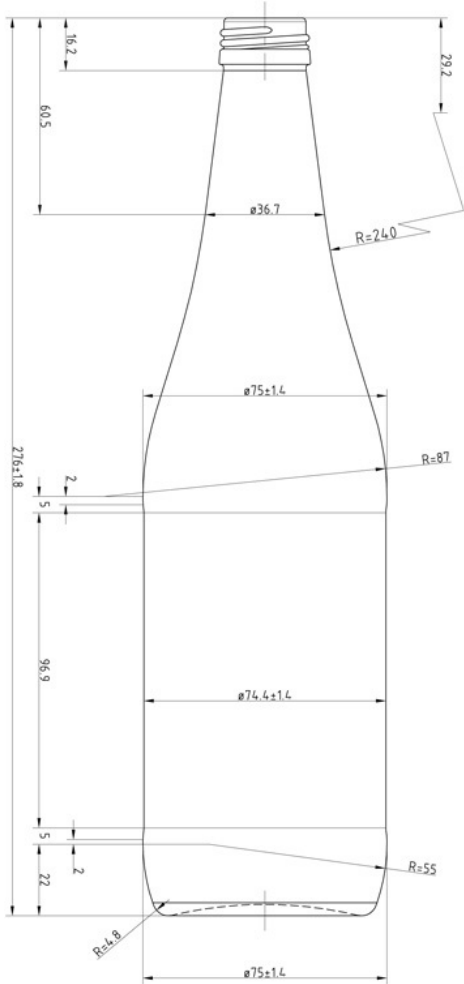

# 30001152 STD CIDER 630 C30 28M2

BASE VIEW

Colour:  
White flint

Capacity:  
630 ml

Finish Diameter:  
28 mm

Shape:  
Round

Body Diameter:  
75 mm

Height:  
276 mm