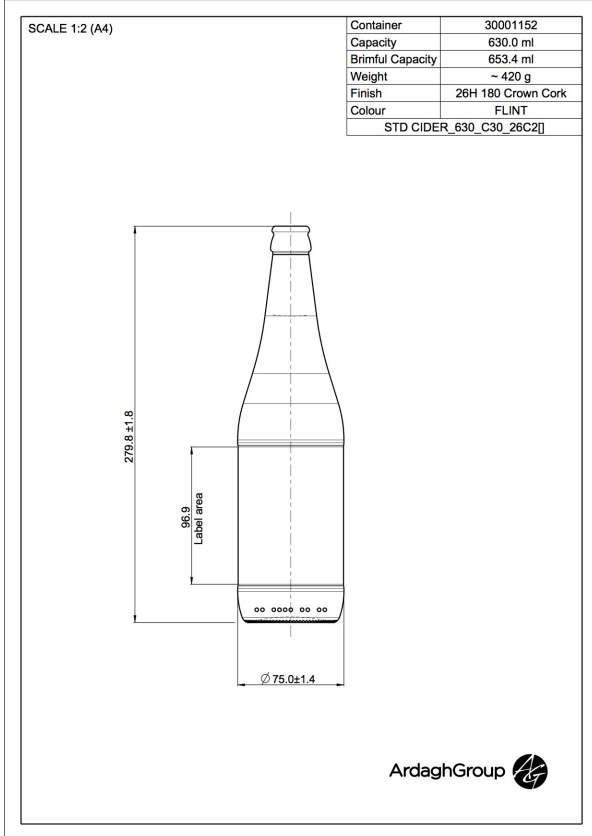

30001152 STD CIDER 630 C30 28M2

Colour:
White flint

Capacity:
630 ml

Finish Diameter:
28 mm

Shape:
Round

Body Diameter:
75 mm

Height:
276 mm

Weight:
419 g