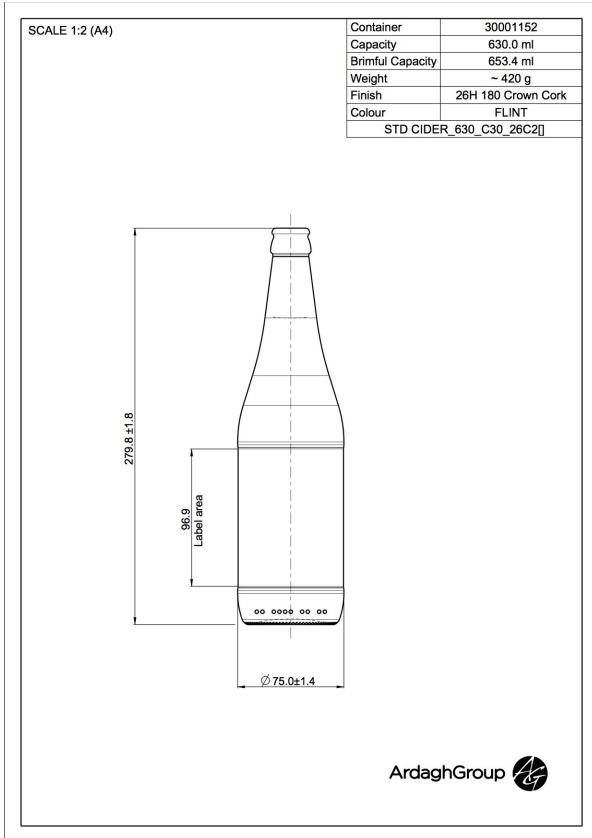

30001152 STD CIDER 630 C30 28M2

Colour:
White flint

Capacity:
630 ml

Finish Diameter:
28 mm

Shape:
Round

Body Diameter:
75 mm

Height:
276 mm

Weight:
419 g