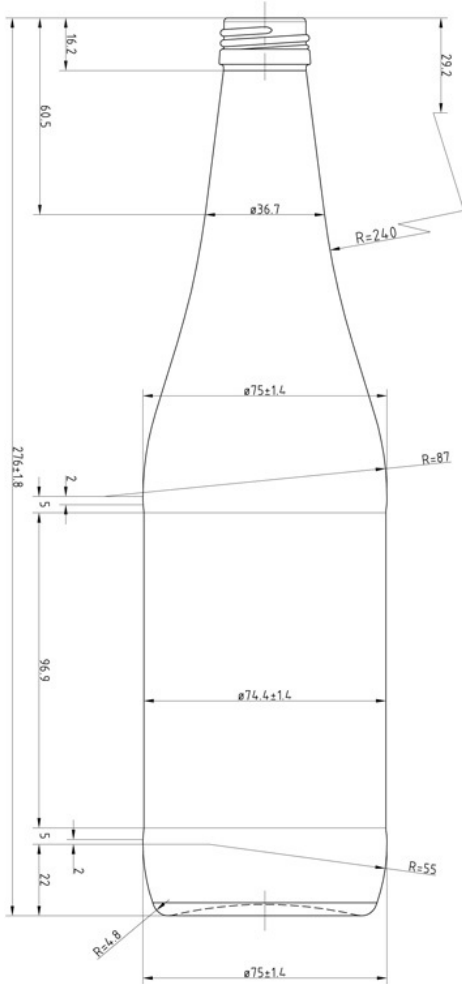

30001152 STD CIDER 630 C30 28M2

Colour:
White flint

Capacity:
630 ml

Finish Diameter:
28 mm

Shape:
Round

Body Diameter:
75 mm

Height:
276 mm

Weight:
419 g