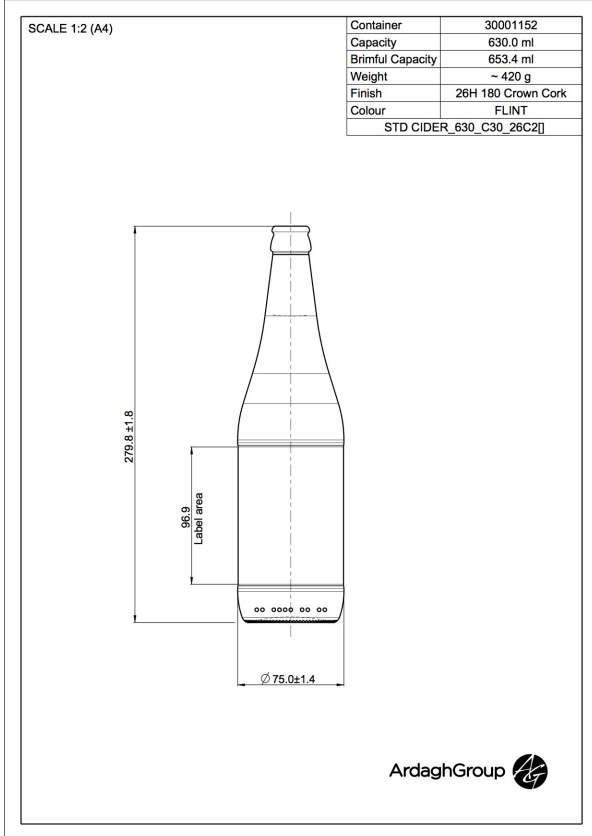

# 30001152 STD CIDER 630 C30 28M2

Colour:  
White flint

Capacity:  
630 ml

Finish Diameter:  
28 mm

Shape:  
Round

Body Diameter:  
75 mm

Height:  
276 mm

Weight:  
419 g