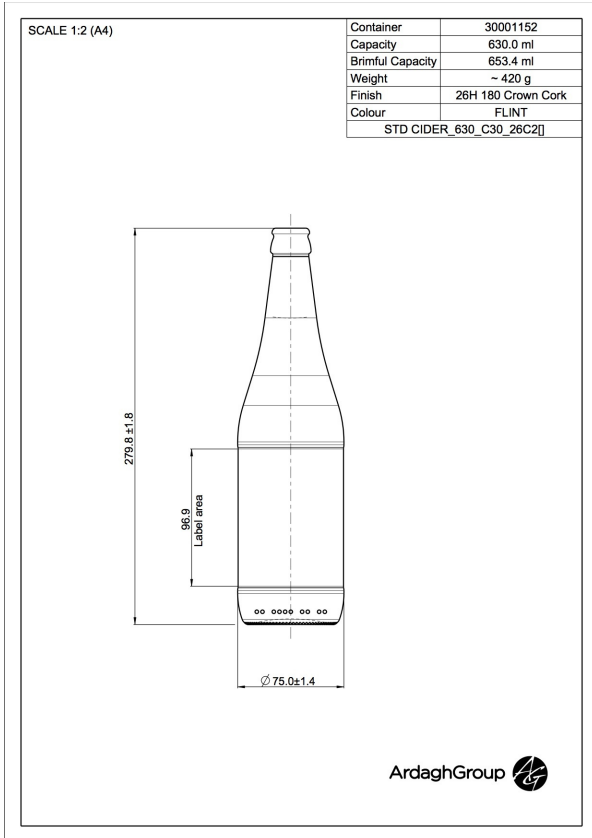

# 30001152 STD CIDER 630 C30 28M2

Colour:  
White flint

Capacity:  
630 ml

Finish Diameter:  
28 mm

Shape:  
Round

Body Diameter:  
75 mm

Height:  
276 mm

Weight:  
419 g