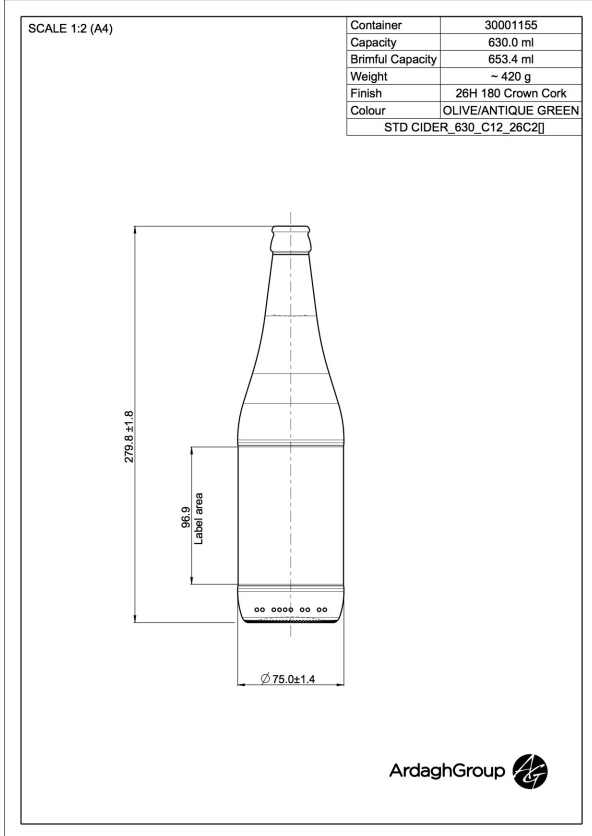

# 30001155 STD CIDER CROWN 630 C12 26C2

Colour:  
Olive/antique green

Capacity:  
630 ml

Finish Diameter:  
26 mm

Shape:  
Round

Body Diameter:  
75 mm

Height:  
280 mm

Weight:  
425 g