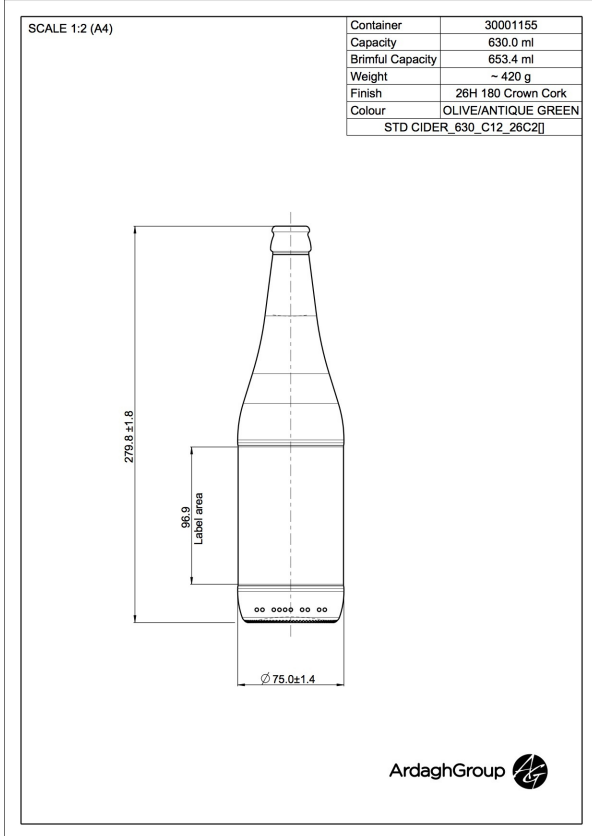

30001155 STD CIDER CROWN 630 C12 26C2

Colour:
Olive/antique green

Capacity:
630 ml

Finish Diameter:
26 mm

Shape:
Round

Body Diameter:
75 mm

Height:
280 mm

Weight:
425 g