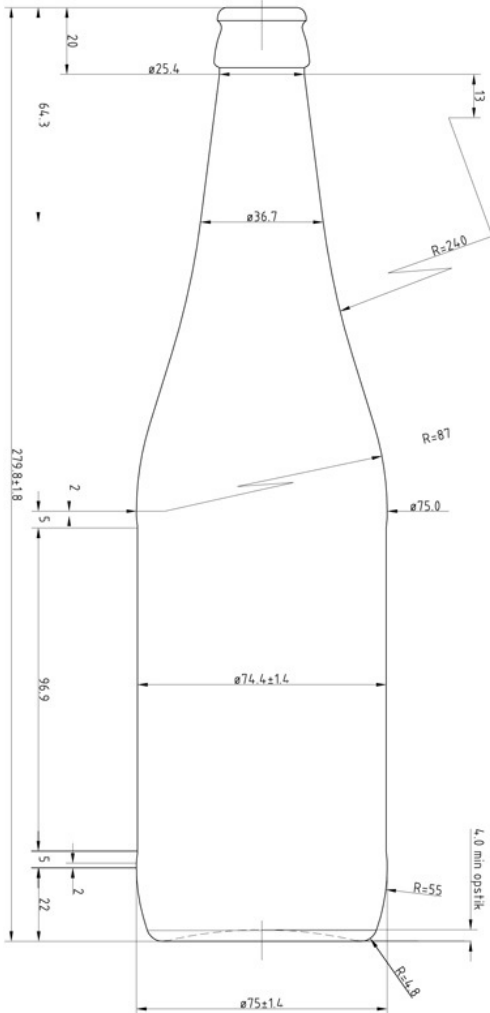

# 30001155 STD CIDER CROWN 630 C12 26C2

Colour:

Olive/antique green

Capacity:

630 ml

Finish Diameter:

26 mm

Shape:

Round

Body Diameter:

75 mm

Height:

280 mm

Weight:

425 g

Returnable: