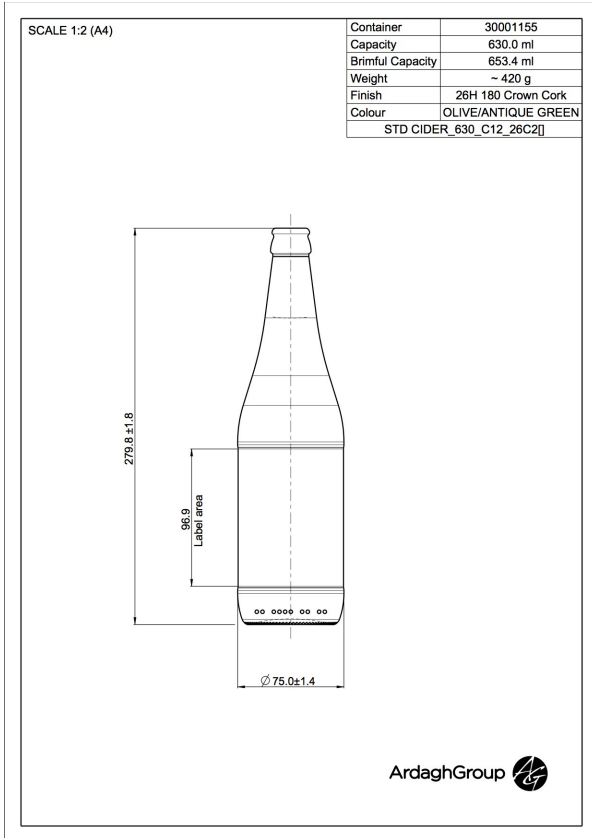

# 30001155 STD CIDER CROWN 630 C12 26C2

Colour:  
Olive/antique green

Capacity:  
630 ml

Finish Diameter:  
26 mm

Shape:  
Round

Body Diameter:  
75 mm

Height:  
280 mm

Weight:  
425 g