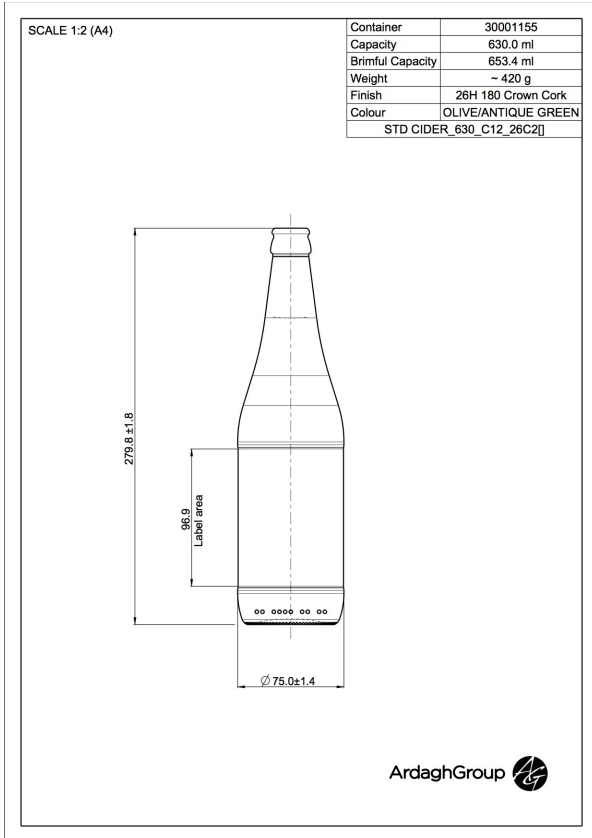

30001155 STD CIDER CROWN 630 C12 26C2

Colour:
Olive/antique green

Capacity:
630 ml

Finish Diameter:
26 mm

Shape:
Round

Body Diameter:
75 mm

Height:
280 mm

Weight:
425 g