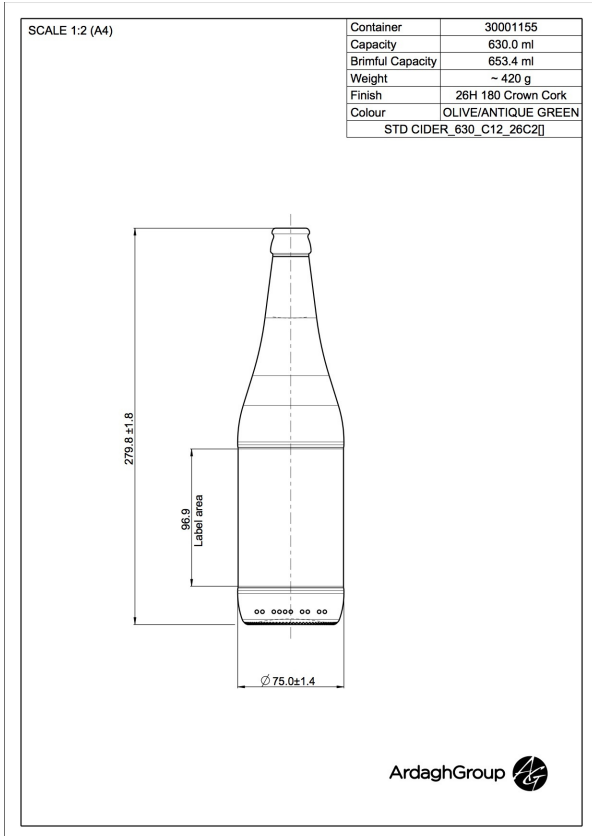

30001155 STD CIDER CROWN 630 C12 26C2

Colour:
Olive/antique green

Capacity:
630 ml

Finish Diameter:
26 mm

Shape:
Round

Body Diameter:
75 mm

Height:
280 mm

Weight:
425 g