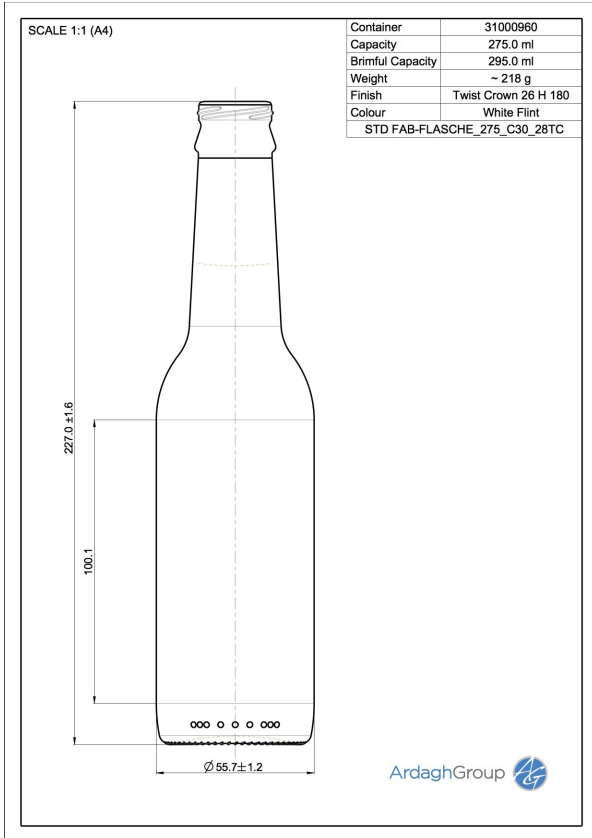

31000960 STD FAB- FLASCHE_275_C30_28TC

Colour:
weiss

Capacity:
275 ml

Finish Diameter:
26 mm

Shape:
Round

Body Diameter:
55 mm

Height:
227 mm

Weight:
218 g