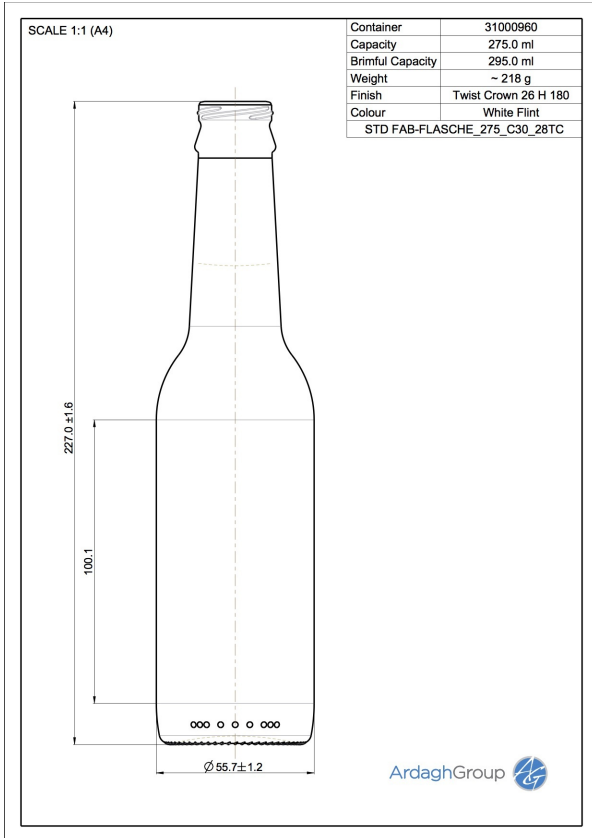

# 31000960 STD FAB- FLASCHE\_275\_C30\_28TC

Colour:  
weiss

Capacity:  
275 ml

Finish Diameter:  
26 mm

Shape:  
Round

Body Diameter:  
55 mm

Height:  
227 mm

Weight:  
218 g