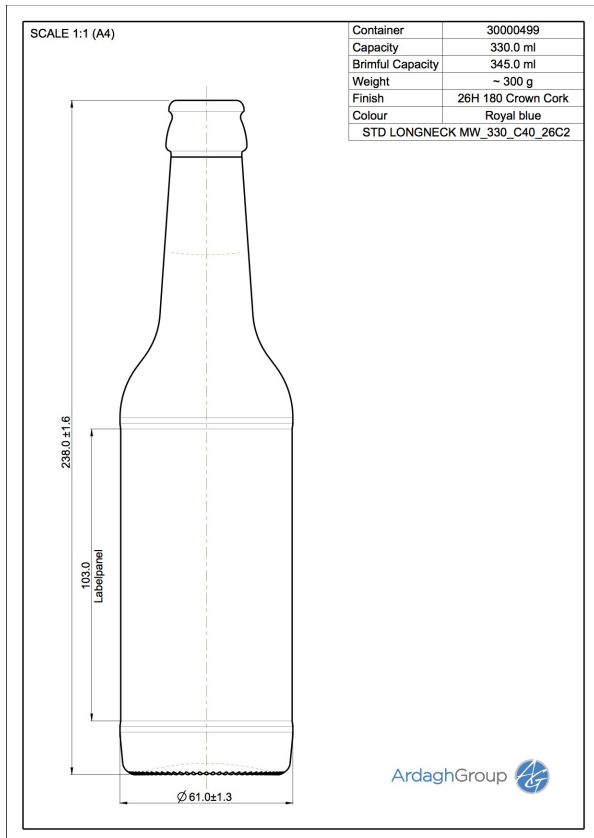

# 30000499 STD LONGNECK MW 330 C40 26C2

Colour:  
royal blue

Capacity:  
329 ml

Finish Diameter:  
25 mm

Shape:  
Round

Body Diameter:  
61 mm

Height:  
238 mm

Weight:  
300 g