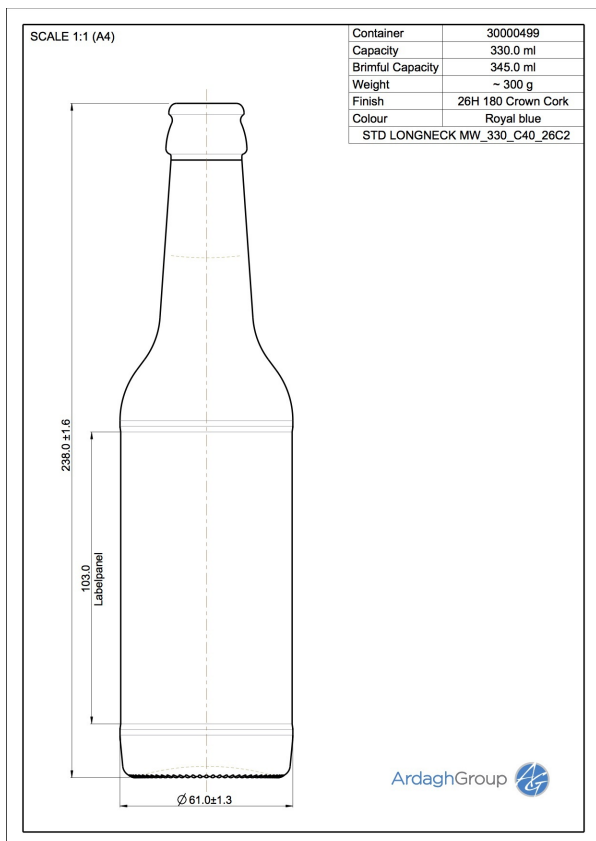

30000499 STD LONGNECK MW 330 C40 26C2

Colour:
royal blue

Capacity:
329 ml

Finish Diameter:
25 mm

Shape:
Round

Body Diameter:
61 mm

Height:
238 mm

Weight:
300 g