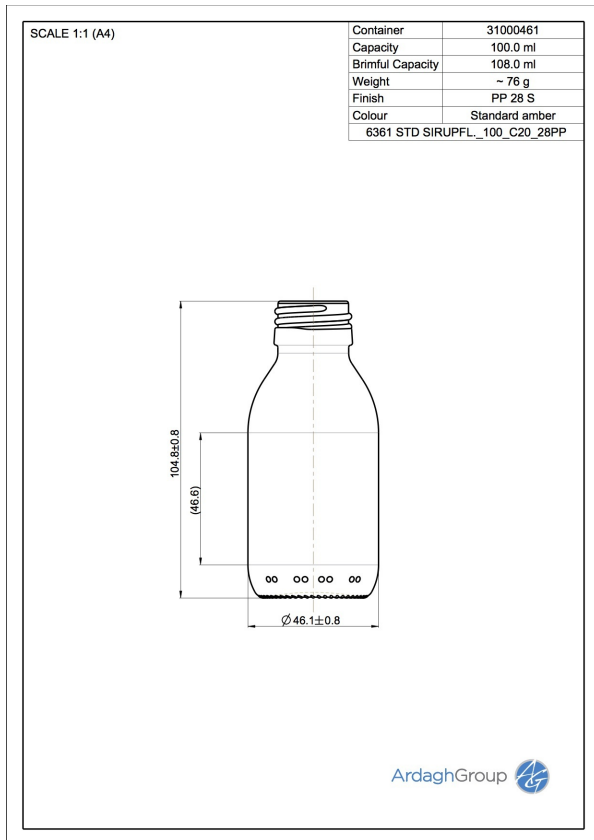

31000461 6361 SIRUPFLASCHE 100 C20 28PP

Colour:
Standard Amber

Capacity:
100 ml

Finish Diameter:
28 mm

Shape:
Round

Body Diameter:
46 mm

Height:
105 mm

Weight:
76 g