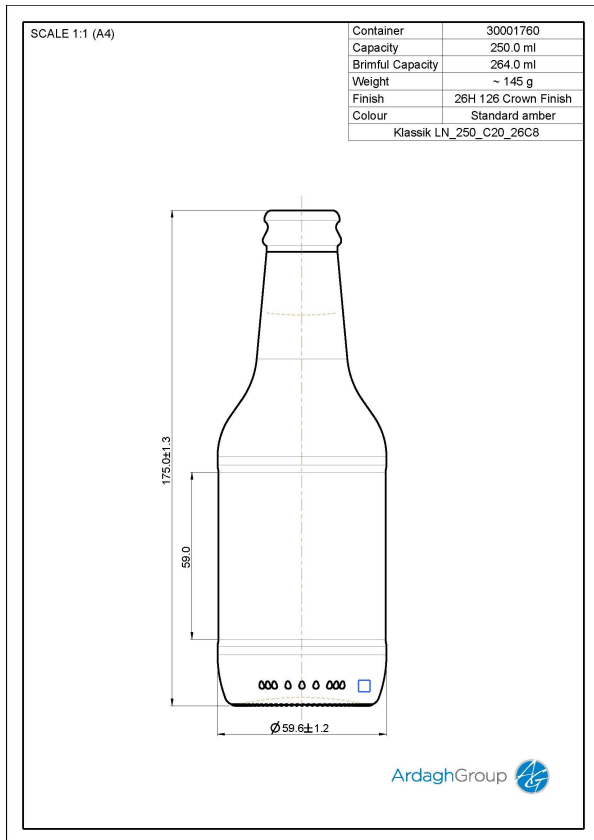

30001760 Klassik LN 250 CXX 26C8

Colour:
Standard Amber

Capacity:
250 ml

Finish Diameter:
26 mm

Shape:
Round

Body Diameter:
59 mm

Height:
175 mm

Weight:
145 g