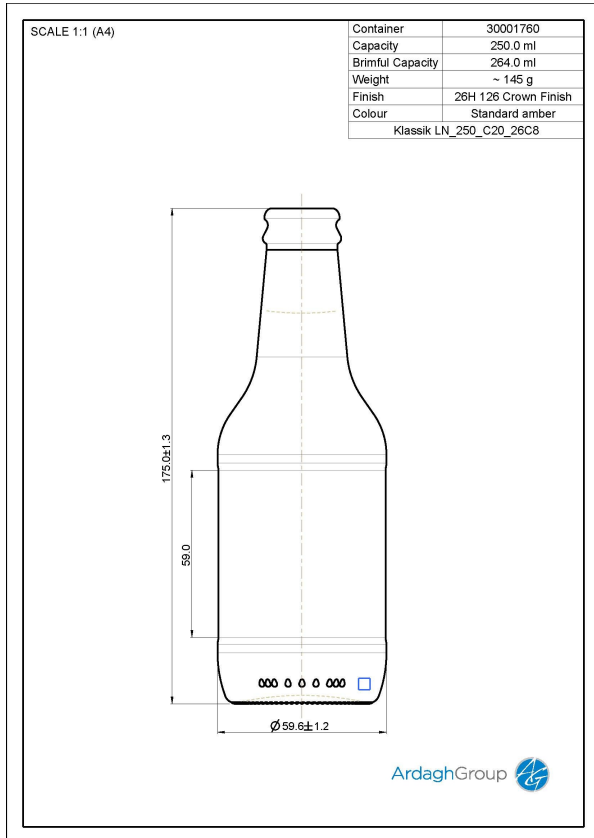

# 30001760 Klassik LN 250 CXX 26C8

Colour:  
Standard Amber

Capacity:  
250 ml

Finish Diameter:  
26 mm

Shape:  
Round

Body Diameter:  
59 mm

Height:  
175 mm

Weight:  
145 g