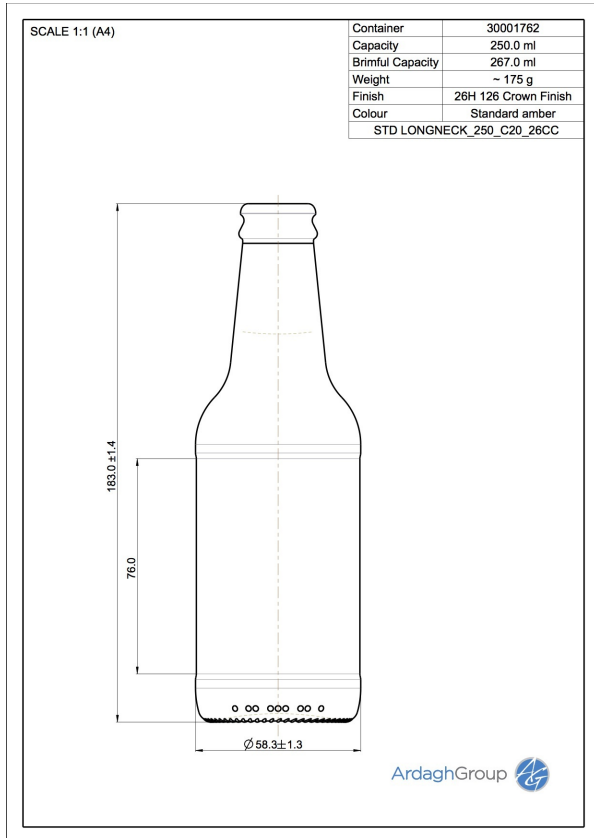

30001762 LONGNECK 250 C20 26CC

Colour:
Standard Amber

Capacity:
250 ml

Finish Diameter:
26 mm

Shape:
Round

Body Diameter:
58 mm

Height:
183 mm

Weight:
175 g