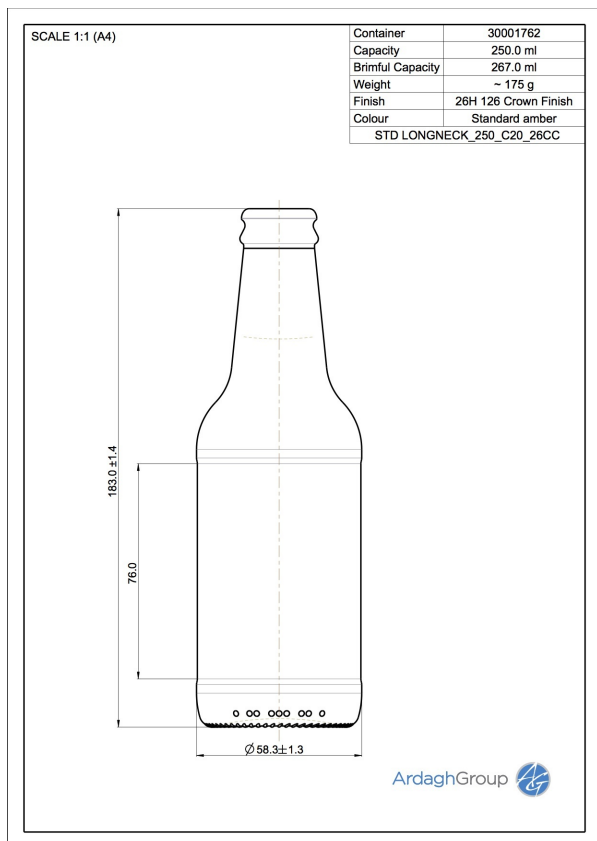

30001762 LONGNECK 250 C20 26CC

Colour:
Standard Amber

Capacity:
250 ml

Finish Diameter:
26 mm

Shape:
Round

Body Diameter:
58 mm

Height:
183 mm

Weight:
175 g