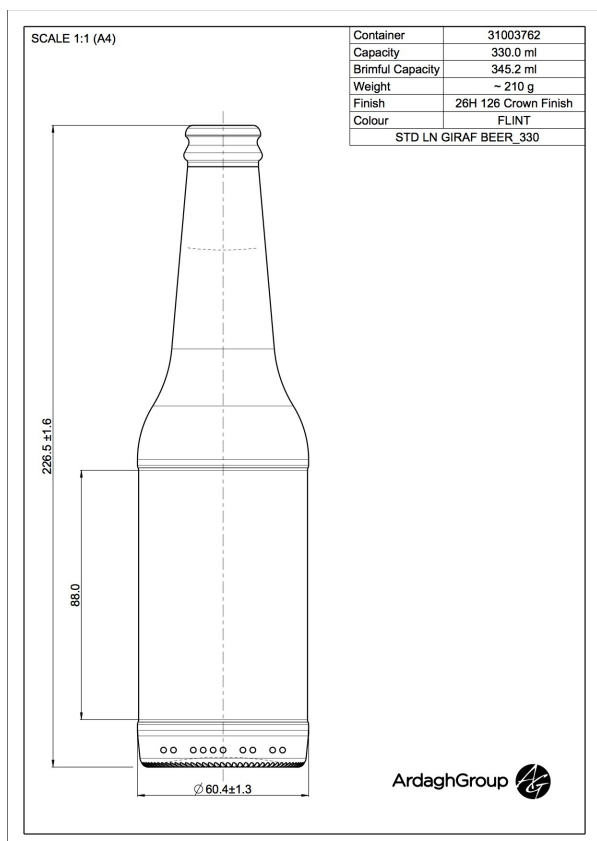

31003762 STD LONGNECK GIRAF 330 C30 26C1

Colour:
White flint

Capacity:
330 ml

Finish Diameter:
26 mm

Shape:
Round

Body Diameter:
60 mm

Height:
226 mm

Weight:
210 g