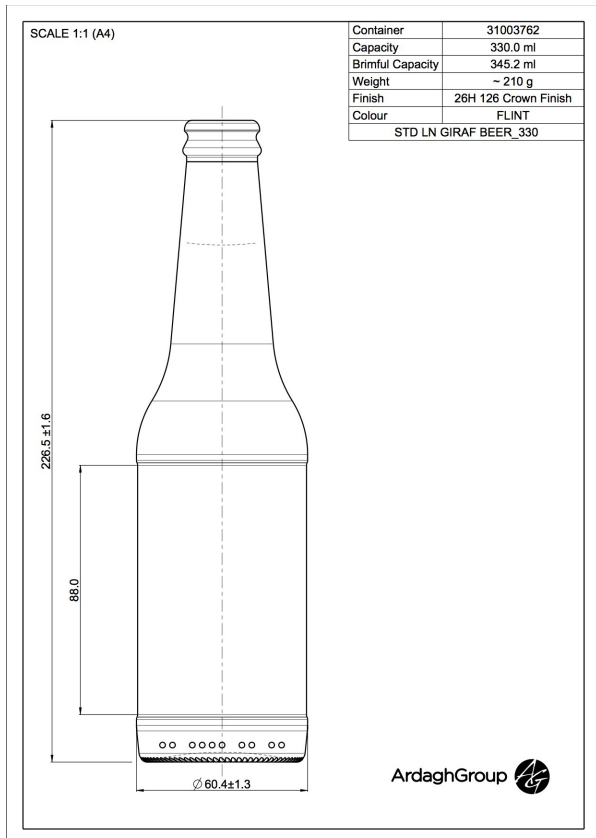

31003762 STD LONGNECK GIRAF 330 C30 26C1

Colour:
White flint

Capacity:
330 ml

Finish Diameter:
26 mm

Shape:
Round

Body Diameter:
60 mm

Height:
226 mm

Weight:
210 g